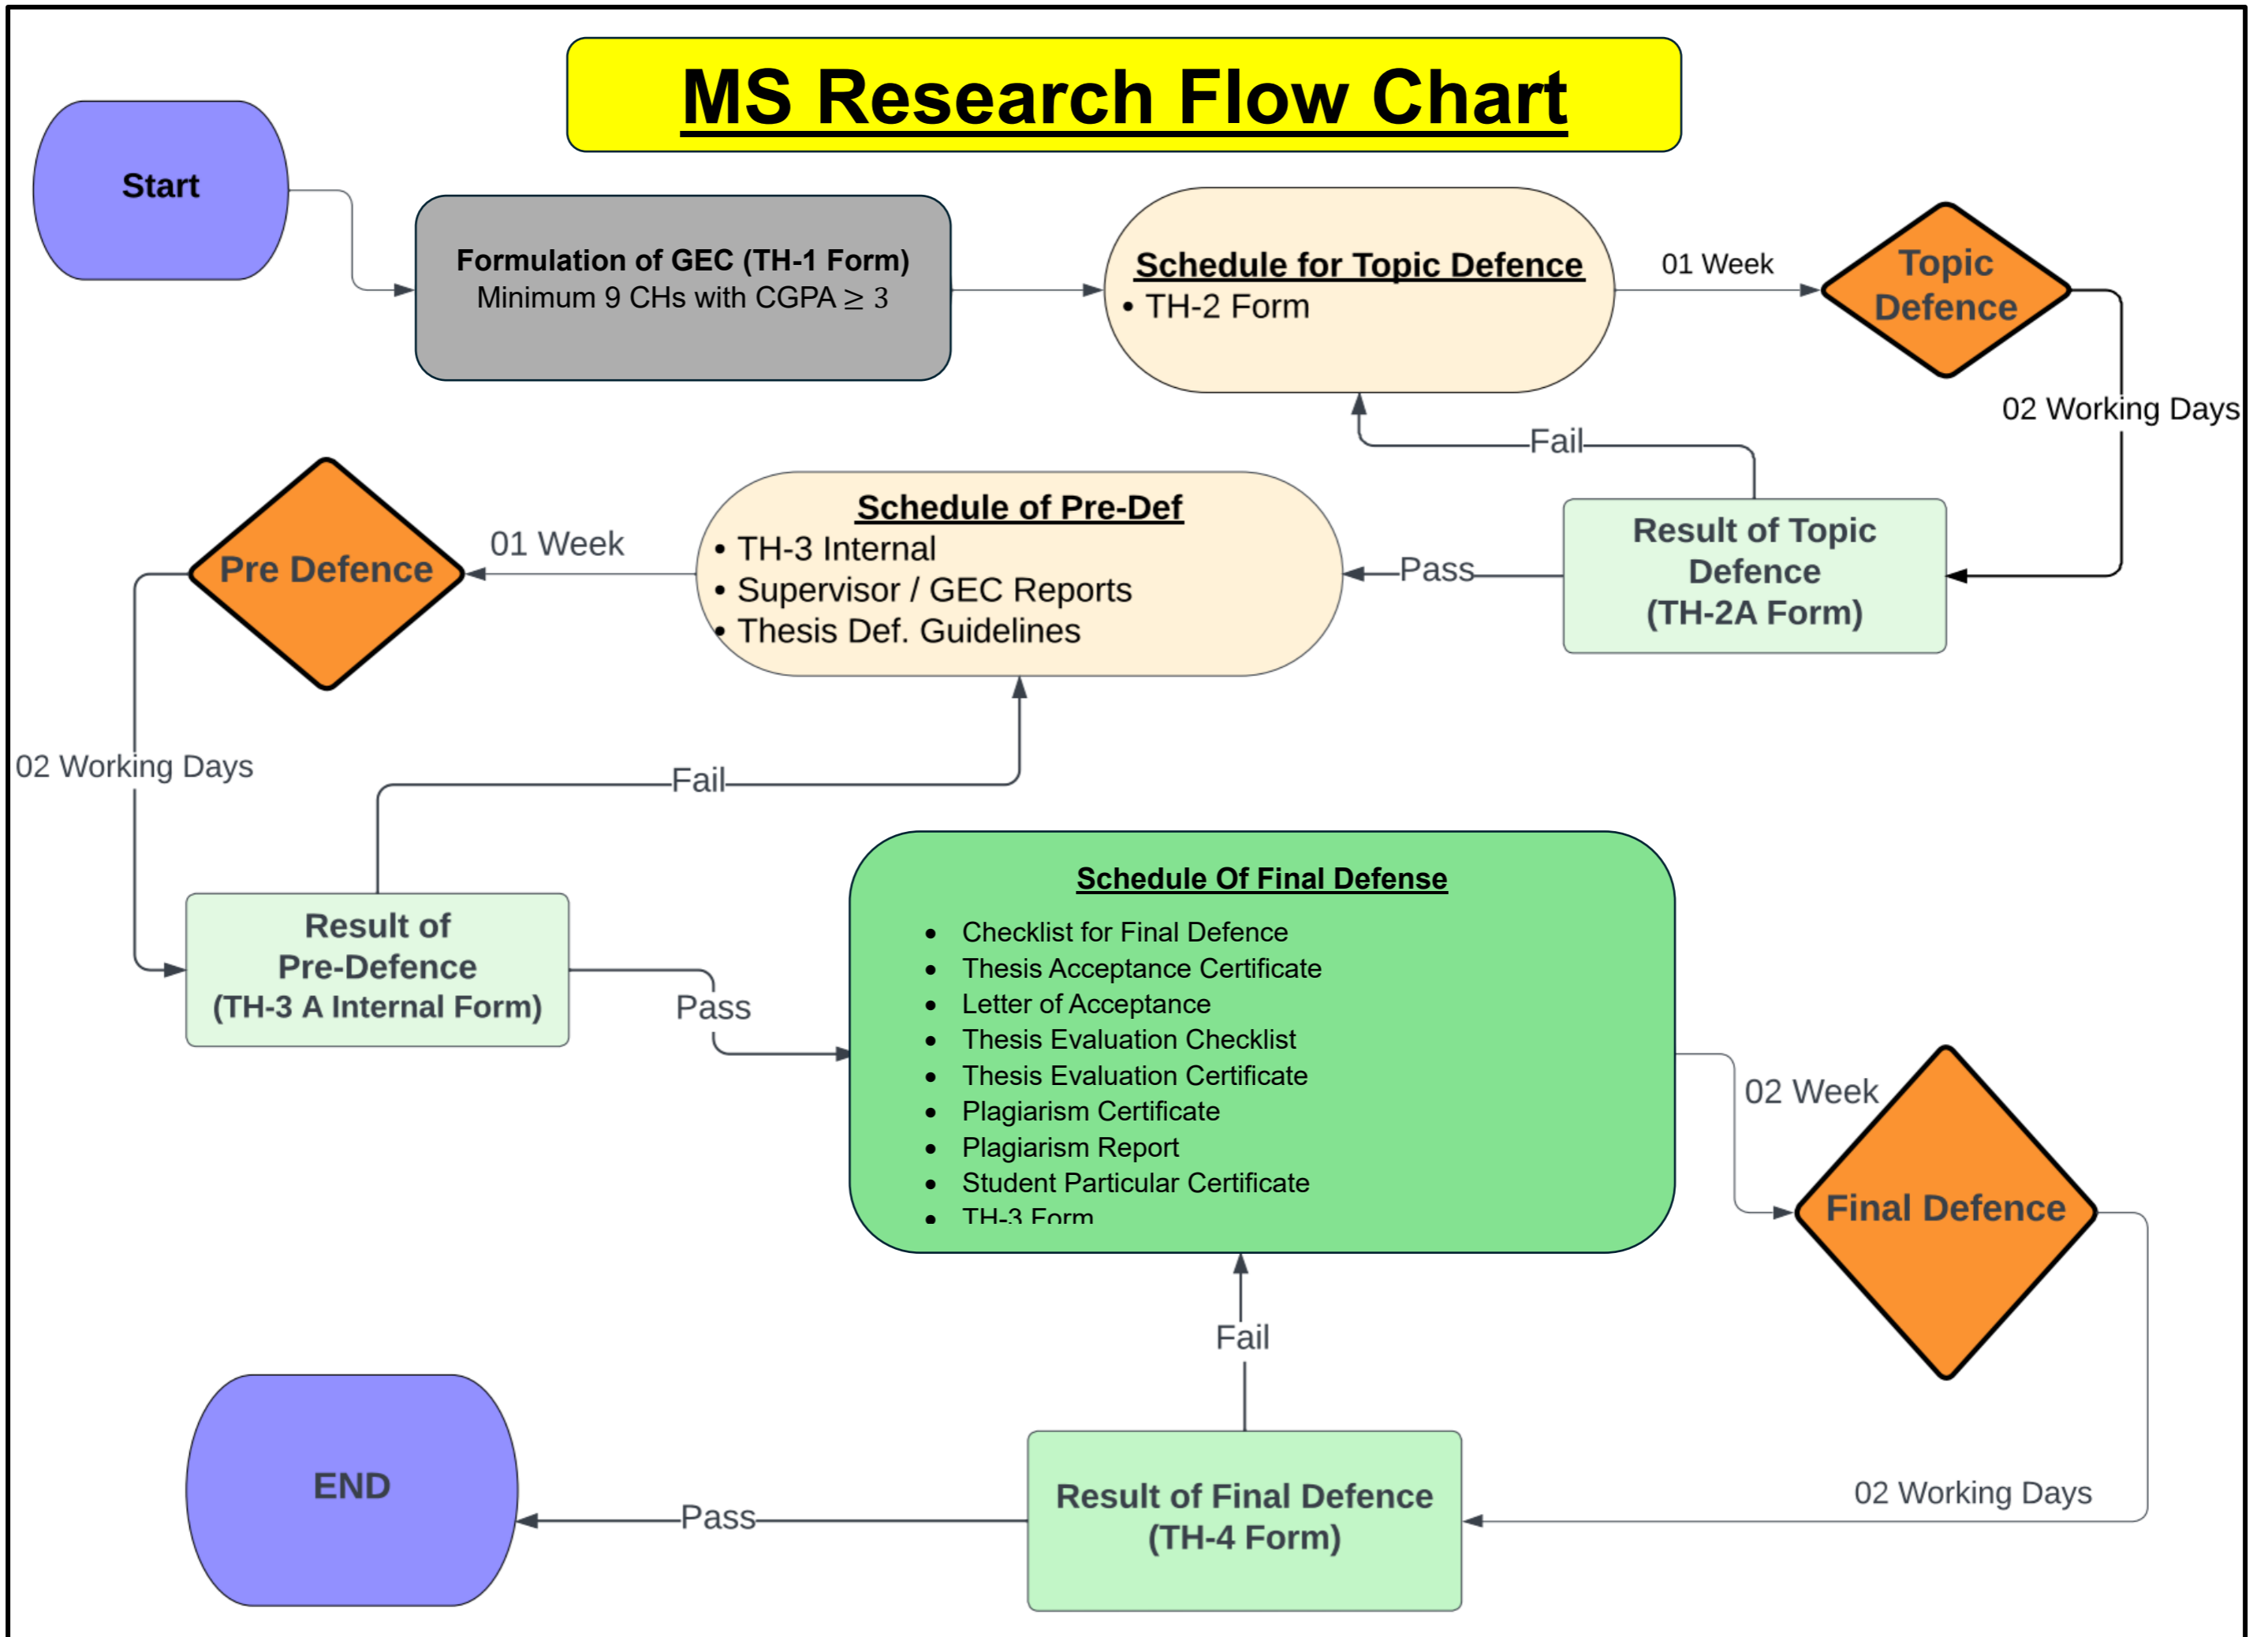

MS Research Flow Chart

MS PROGRAM – RESEARCH TIMELINE